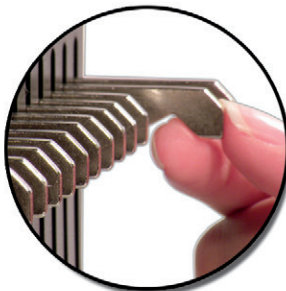

## Comb Punch & Binding Machine (Available in Manual or Electric)

**Punches  
20-25  
Sheets  
Per Lift!**

**AlphaBind-CE  
(Electric)**

**AlphaBind-CM  
(Manual)**

**Fully Disengageable Pins**  
All 21 pins can be independently pulled & disengaged, for a clean & professional punch of any paper size.

**Adjustable Depth Margin**  
4 different settings allow for the best margin distance for different book sizes.

**Extended Punch Length**  
Easily punch any sheet size up to 24".

**Built-In Comb Opener**  
Allows the user to bind books up to 2".

# AlphaBind [COMB PUNCH & BINDING EQUIPMENT]

With its built-in comb opener, fully disengageable pins, and adjustable depth margin control, the AlphaBind-CE/CM is your complete heavy-duty comb binding system.