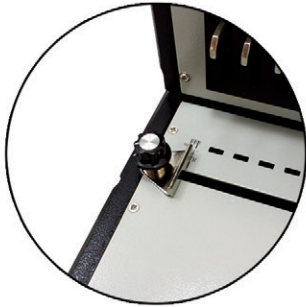

## Comb Punch & Binding Machine (Available in Manual or Electric)

**Punches  
20-25  
Sheets  
Per Lift!**

**AlphaBind-CE  
(Electric)**

**AlphaBind-CM  
(Manual)**

**Fully Disengageable Pins**  
All 21 pins can be independently pulled & disengaged, for a clean & professional punch of any paper size.

**Adjustable Depth Margin**  
4 different settings allow for the best margin distance for different book sizes.

**Extended Punch Length**  
Easily punch any sheet size up to 24".

**Built-In Comb Opener**  
Allows the user to bind books up to 2".

# AlphaBind [COMB PUNCH & BINDING EQUIPMENT]

With its built-in comb opener, fully disengageable pins, and adjustable depth margin control, the AlphaBind-CE/CM is your complete heavy-duty comb binding system.

**Die Disengagement Pins**  
For a clean and complete punch with different paper sizes.

**Comb Opener**  
Allows the user to bind books up to 2".

**Depth Margin Control**  
4 settings provide the perfect punch margin depth for different book sizes.