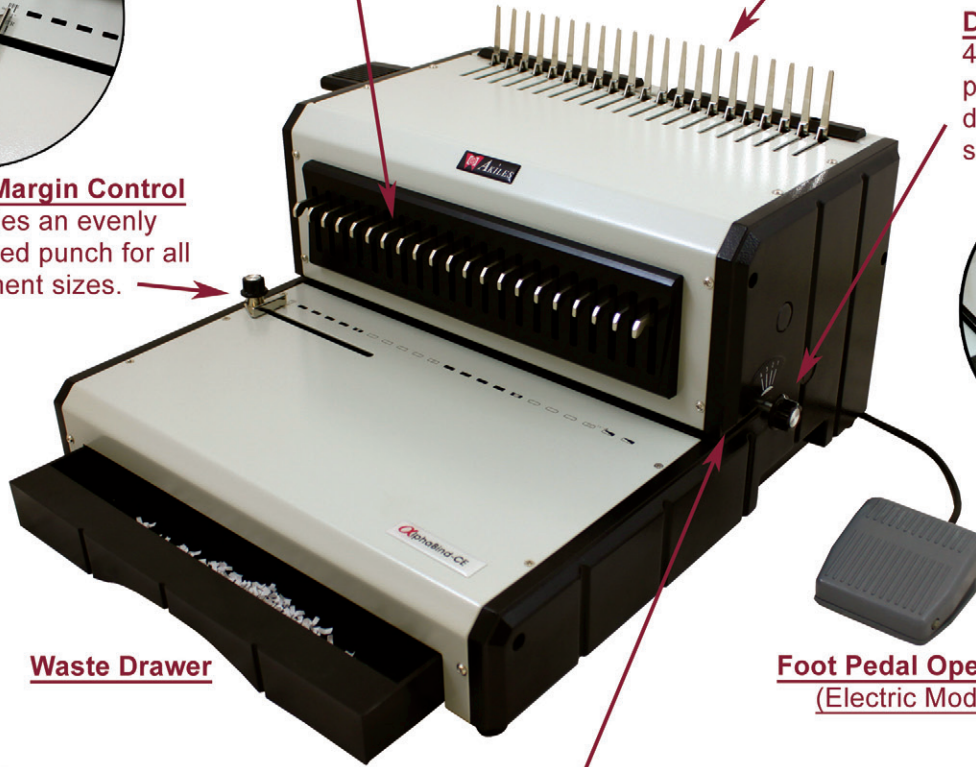

Waste Drawer

Foot Pedal Operated
(Electric Model)

Hardened Punch Die System
Individually cast-hardened and heat-treated steel punch dies ensures many years of trouble-free operation.

Open Punching Throat
For punching documents larger than 12".

All Metal Construction
Makes it one of the most reliable and durable comb binding systems in its class.

Model	AlphaBind-CM	AlphaBind-CE
Punching Operation	Manual	Electric
Punching Capacity	25 sheets (20 lbs paper)	20 sheets (20 lbs paper)
Punching Length	12" (21 Dies) Open Throat	
Disengageable Dies	All 21 Dies	
Binding Capacity	Up to 2"	
Adjustable Depth Margin	Included	
Adjustable Side Margin	Included	
Hole Size	Rectangular (5/16" x 1/8")	
Weight & Volume	34 Lbs & 3.4 CbFt	61 Lbs & 3.4 CbFt
Warranty	1 Year	

AUTHORIZED DEALER: