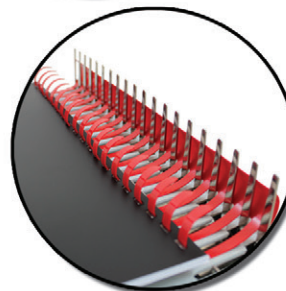

## Comb Punch & Binding Machine (Available in Manual or Electric)

**Punches  
20-25  
Sheets  
Per Lift!**

**AlphaBind-CE  
(Electric)**

**AlphaBind-CM  
(Manual)**

**Fully Disengageable Pins**  
All 21 pins can be independently pulled & disengaged, for a clean & professional punch of any paper size.

**Adjustable Depth Margin**  
4 different settings allow for the best margin distance for different book sizes.

**Extended Punch Length**  
Easily punch any sheet size up to 24".

**Built-In Comb Opener**  
Allows the user to bind books up to 2".

# AlphaBind [COMB PUNCH & BINDING EQUIPMENT]

With its built-in comb opener, fully disengageable pins, and adjustable depth margin control, the AlphaBind-CE/CM is your complete heavy-duty comb binding system.

**Open Punching Throat**  
For punching documents larger than 12".

**All Metal Construction**  
Makes it one of the most reliable and durable comb binding systems in its class.

Model	AlphaBind-CM	AlphaBind-CE
Punching Operation	Manual	Electric
Punching Capacity	25 sheets (20 lbs paper)	20 sheets (20 lbs paper)
Punching Length	12" (21 Dies) Open Throat	
Disengageable Dies	All 21 Dies	
Binding Capacity	Up to 2"	
Adjustable Depth Margin	Included	
Adjustable Side Margin	Included	
Hole Size	Rectangular (5/16" x 1/8")	
Weight & Volume	34 Lbs & 3.4 CbFt	61 Lbs & 3.4 CbFt
Warranty	1 Year	