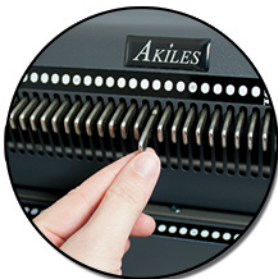

AKILES

CoilMac-EX Pro

[ELECTRIC COIL BINDING MACHINE]

All-In-One Electric Coil Punch,
Inserter & Crimper

Now With
Built-In Electric
Coil Crimper!

Heavy Duty Punch Motor
All metal machine punches
up to 25 sheets of 20 lbs
paper.

Electric Full-Size Inserter
Large built-in roller for
faster and easier coil
insertion.

Fully Disengageable Pins
All 54 pins can be independently
pulled & disengaged, for a clean
& professional oval hole punch
of any paper size.

Electric Coil Crimper
The built-in foot pedal
operated crimper, lets
you cut and crimp coils
from 6 to 50mm.

AKILES CoilMac-EX Pro

With its heavy-duty punch motor, built-in electric coil inserter and electric crimper, the Akiles CoilMac-EX Pro makes coil binding fast, easy, convenient and professional.

Electric Coil Crimper
Adjustable coil crimper can cut and crimp coils from 6 to 50 mm.

Die Disengagement Pins
For a clean and complete punch on different paper sizes.

Depth Margin Control
Provides the correct punch margin depth for multiple book sizes.