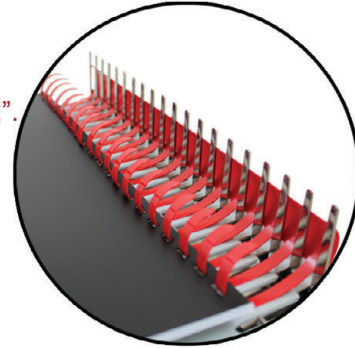

# AKILES EcoBind-C [COMB PUNCH & BINDING MACHINE]

With an ergonomic handle, fully disengageable pins, and adjustable depth margin control, the EcoBind-C is your complete comb binding system.

### Ergonomic Handle

The easy to use U-Shape handle gives the operator the option to punch with one or both hands.

### Comb Opener

Allows the user to bind books up to 2".

### Depth Margin Control

3 settings provide the perfect punch margin depth for different book sizes.