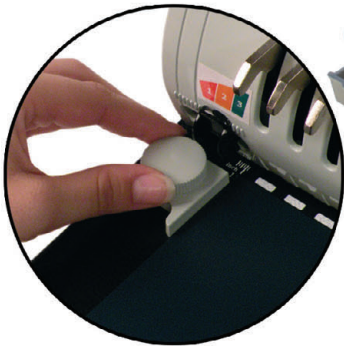

### Comb Opener

Allows the user to bind books up to 2".

### Depth Margin Control

3 settings provide the perfect punch margin depth for different book sizes.

### Side Margin Control

Provides an evenly centered punch for all document sizes.