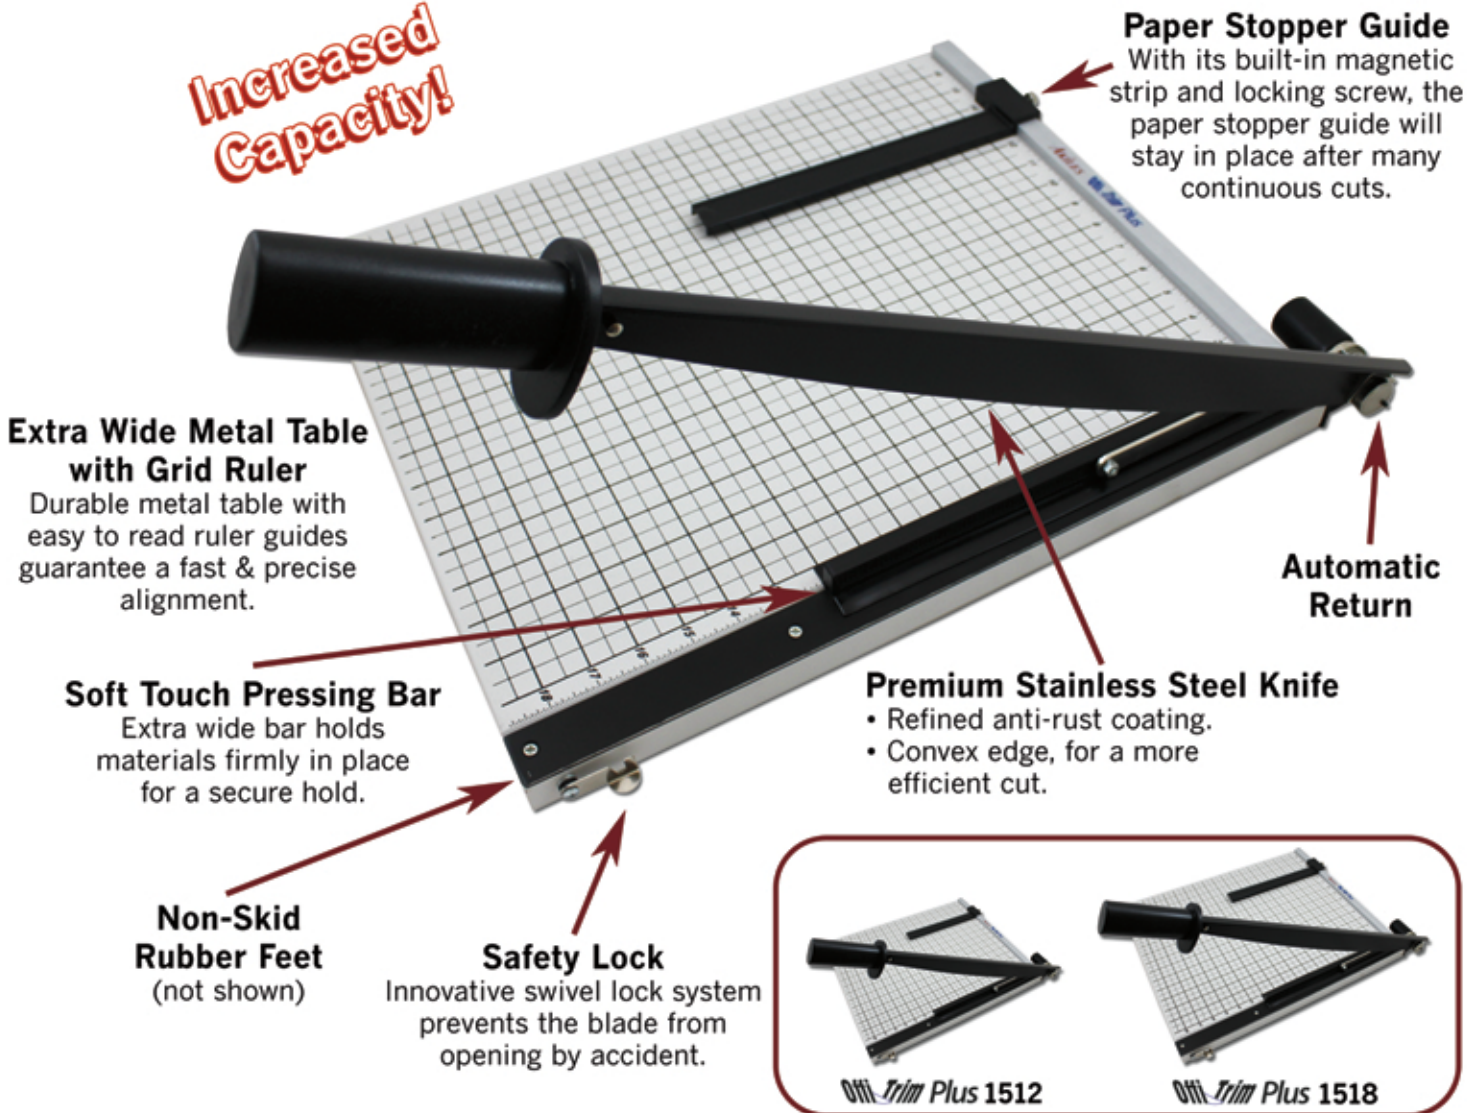

The new **Offi Trim Plus** cuts single or multiple sheets of paper with ease. Its many useful features make it the ideal trimmer for businesses that demand precision cutting and professional results.

**Increased Capacity!**

Model:	<i>Offi Trim Plus 1512</i>	<i>Offi Trim Plus 1518</i>
Knife / Trim Length	15" (381 mm)	18" (457 mm)
Table Size	15" x 13" (381 mm x 330 mm)	18" x 16" (457 mm x 406 mm)
Actual Dimensions	23" L x 15" W x 3" H	26" L x 18.25" W x 3" H
Cutting Capacity	Up to 12 Sheets (20 lbs paper)	
Weight & Volume	8.5 Lbs / 0.63 Cbft	11 Lbs / 0.87 Cuft
Warranty	1 Year	