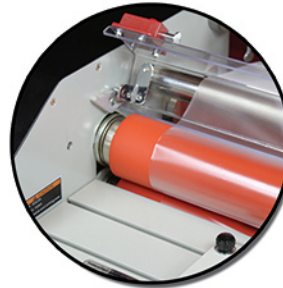

AKILES

ProLam R27 [Heavy Duty Roll Laminator]

Laminates up to 10 mil!

Laminates up to 27"
Desktop design is perfect for small work areas and laminates documents up to 27" wide.

Easy to use Control Panel
LED display gives you precise control of heat and speed, while giving you the versatility to start, stop and reverse the rollers.

Multiple Safety Features
Built-in sleep mode shuts off the heat if machine is idle for two hours.
Safety latches on the heat shield and feed tray make sure the R27 only operates when ready.

Large Heated Rollers
Large 2.17" heated rollers give you a perfect seal even when laminating multiple items.

AKILES

ProLam R27

[PROFESSIONAL ROLL LAMINATOR]

The ALL NEW Akiles ProLam R27 roll laminator is the perfect heavy duty laminator for your school or business. Its table top design allows you to laminate material up to 27" wide, while having the power to laminate the full range of 1.5 to 10 mil lamination film. With its multitude of features and ease of use, the ProLam R27 is a versatile workhorse that can handle all of your most demanding projects.

SPECIFICATIONS

Warm Up Time	20 min
Adjustable Temperature	320°F Max
Laminating Speed	9 settings (Up to 3.6 ft / min)
Max Film Thickness	10 mil
Max Film Width	27"
Core Size	1"
Heated Roller Size	2.17" (55 mm)
Sleep Mode	Yes, after 2 hours
Reverse Switch	Yes
Machine Dimensions	36.25" W x 12" H x 16" D
Weight	93 lbs
Power Consumption	1250 watts, 11.4amp
Warranty	1 Year