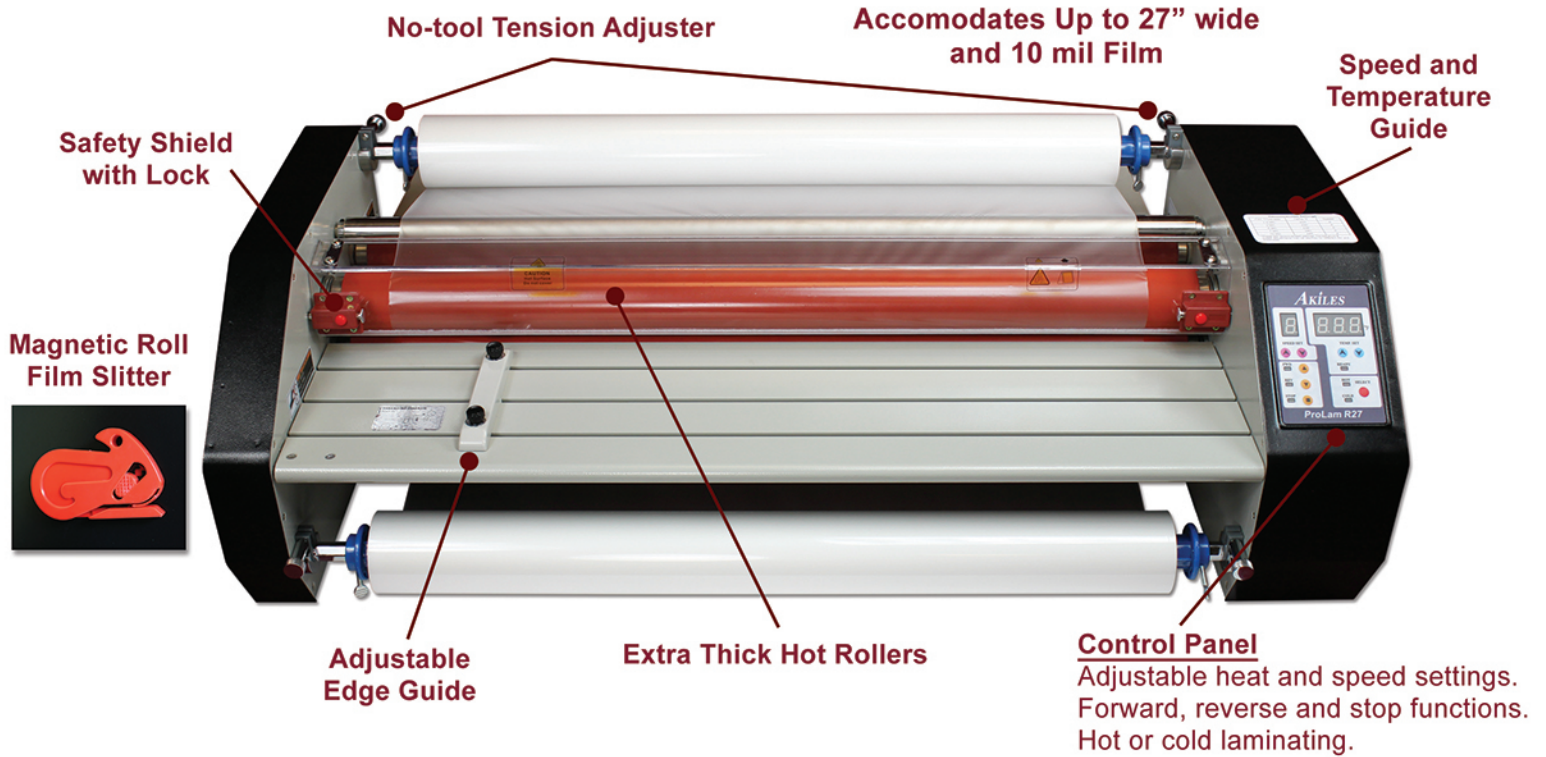

AKILES

ProLam R27 [Heavy Duty Roll Laminator]

Laminates up to 10 mil!

Laminates up to 27"
Desktop design is perfect for small work areas and laminates documents up to 27" wide.

Easy to use Control Panel
LED display gives you precise control of heat and speed, while giving you the versatility to start, stop and reverse the rollers.

Multiple Safety Features
Built-in sleep mode shuts off the heat if machine is idle for two hours.
Safety latches on the heat shield and feed tray make sure the R27 only operates when ready.

Large Heated Rollers
Large 2.17" heated rollers give you a perfect seal even when laminating multiple items.

AKILES

ProLam R27

[PROFESSIONAL ROLL LAMINATOR]

The ALL NEW Akiles ProLam R27 roll laminator is the perfect heavy duty laminator for your school or business. Its table top design allows you to laminate material up to 27" wide, while having the power to laminate the full range of 1.5 to 10 mil lamination film. With its multitude of features and ease of use, the ProLam R27 is a versatile workhorse that can handle all of your most demanding projects.

SPECIFICATIONS

Warm Up Time	20 min
Adjustable Temperature	320°F Max
Laminating Speed	9 settings (Up to 3.6 ft / min)
Max Film Thickness	10 mil
Max Film Width	27"
Core Size	1"
Heated Roller Size	2.17" (55 mm)
Sleep Mode	Yes, after 2 hours
Reverse Switch	Yes
Machine Dimensions	36.25" W x 12" H x 16" D
Weight	93 lbs
Power Consumption	1250 watts, 11.4amp
Warranty	1 Year