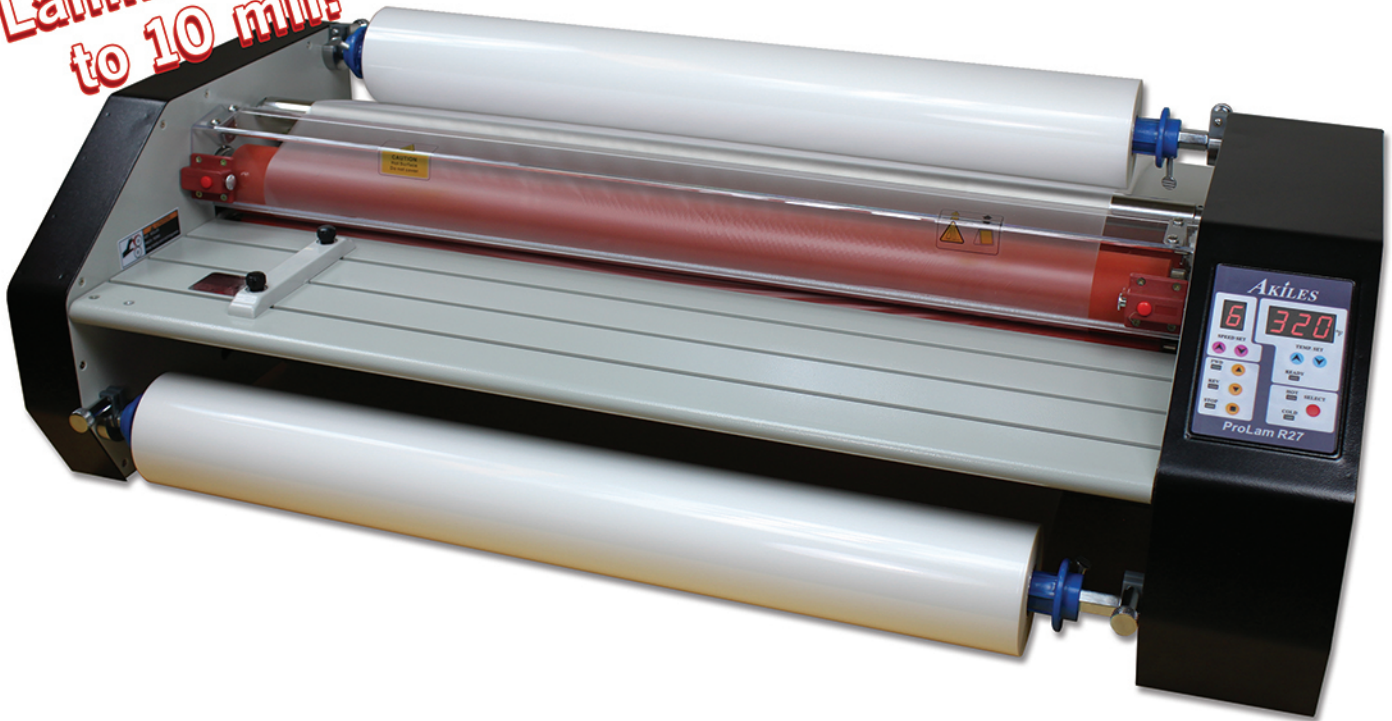

AKILES

ProLam R27 [Heavy Duty Roll Laminator]

Laminates up to 10 mil!

Laminates up to 27"
Desktop design is perfect for small work areas and laminates documents up to 27" wide.

Easy to use Control Panel
LED display gives you precise control of heat and speed, while giving you the versatility to start, stop and reverse the rollers.

Multiple Safety Features
Built-in sleep mode shuts off the heat if machine is idle for two hours.
Safety latches on the heat shield and feed tray make sure the R27 only operates when ready.

Large Heated Rollers
Large 2.17" heated rollers give you a perfect seal even when laminating multiple items.

AKILES

ProLam R27

[PROFESSIONAL ROLL LAMINATOR]

The ALL NEW Akiles ProLam R27 roll laminator is the perfect heavy duty laminator for your school or business. Its table top design allows you to laminate material up to 27" wide, while having the power to laminate the full range of 1.5 to 10 mil lamination film. With its multitude of features and ease of use, the ProLam R27 is a versatile workhorse that can handle all of your most demanding projects.

SPECIFICATIONS

Warm Up Time	20 min
Adjustable Temperature	320°F Max
Laminating Speed	9 settings (Up to 3.6 ft / min)
Max Film Thickness	10 mil
Max Film Width	27"
Core Size	1"
Heated Roller Size	2.17" (55 mm)
Sleep Mode	Yes, after 2 hours
Reverse Switch	Yes
Machine Dimensions	36.25" W x 12" H x 16" D
Weight	93 lbs
Power Consumption	1250 watts, 11.4amp
Warranty	1 Year