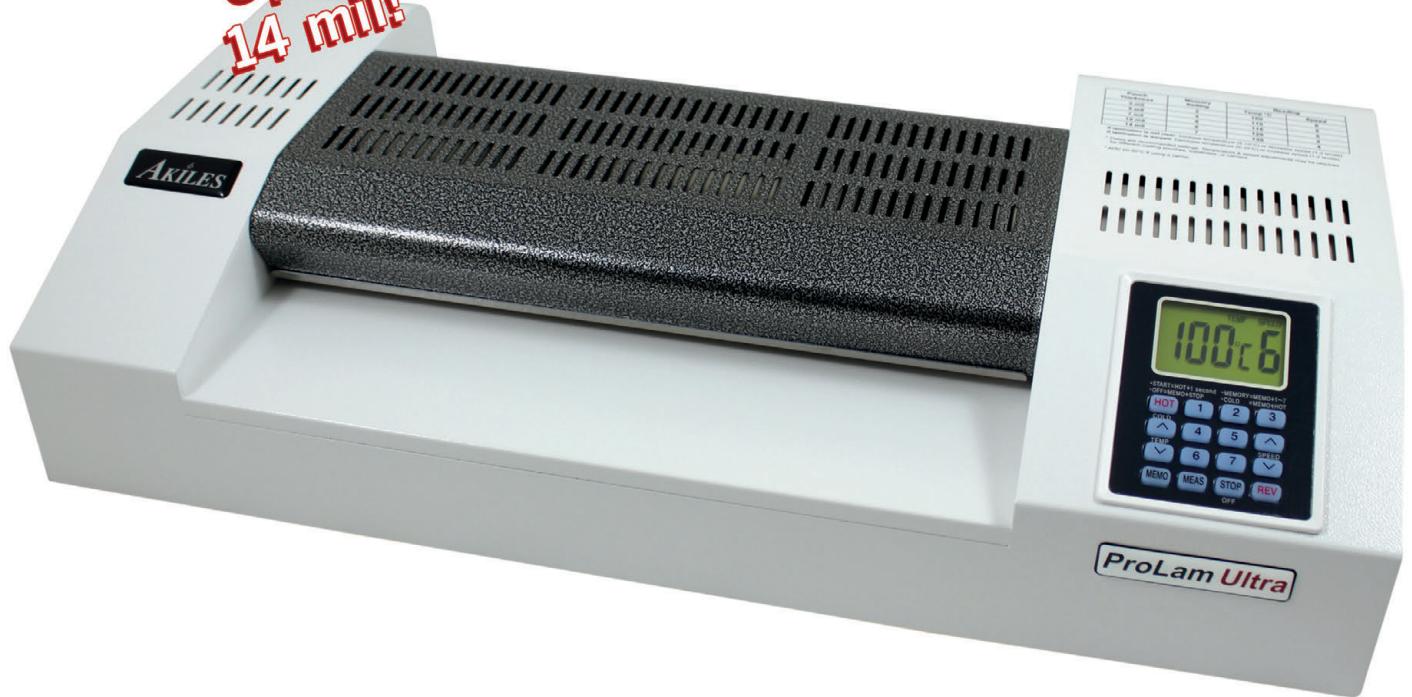

# ProLamUltra

[PROFESSIONAL 6 ROLLER PHOTO LAMINATOR]

## Heavy-Duty 6 Roller Photo Laminator with Patented Cooling System

Laminates  
Up To  
14 mil!

**Air Cooling System**  
Patented internal cooling system makes the laminator cool to the touch while in use.

**User Friendly Control Panel**  
Large LCD display with many features & memory settings make it a very easy-to-use laminator.

**Auto Shutoff**  
Automatically cools and shuts down the machine after usage, to prolong the life of your laminator.

**LCD Control Panel**

Backlit LCD display with keypad makes it easy to read and control the many features and functions.

**13" Capacity**

The large 13" throat allows the machine to laminate a wide array of pouch sizes.