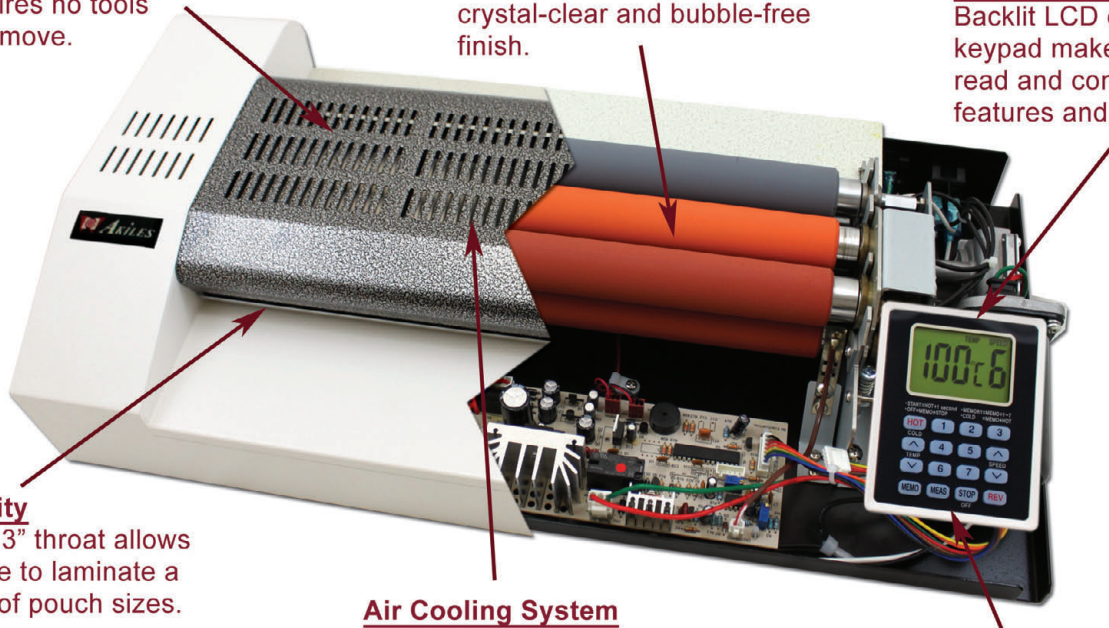

**Removeable Cover**

Easy to remove cover allows direct access to the rollers and requires no tools to remove.

**6 Roller Heat System**

4 heated rollers + 2 cold rollers allow for a professional crystal-clear and bubble-free finish.

**LCD Control Panel**

Backlit LCD display with keypad makes it easy to read and control the many features and functions.

**13" Capacity**

The large 13" throat allows the machine to laminate a wide array of pouch sizes.

**Air Cooling System**

Patented internal cooling system makes sure the laminator stays cool while in use.

**7 Memory Settings**

Preset settings ensure you have the correct temperature and speed for different pouch thicknesses.