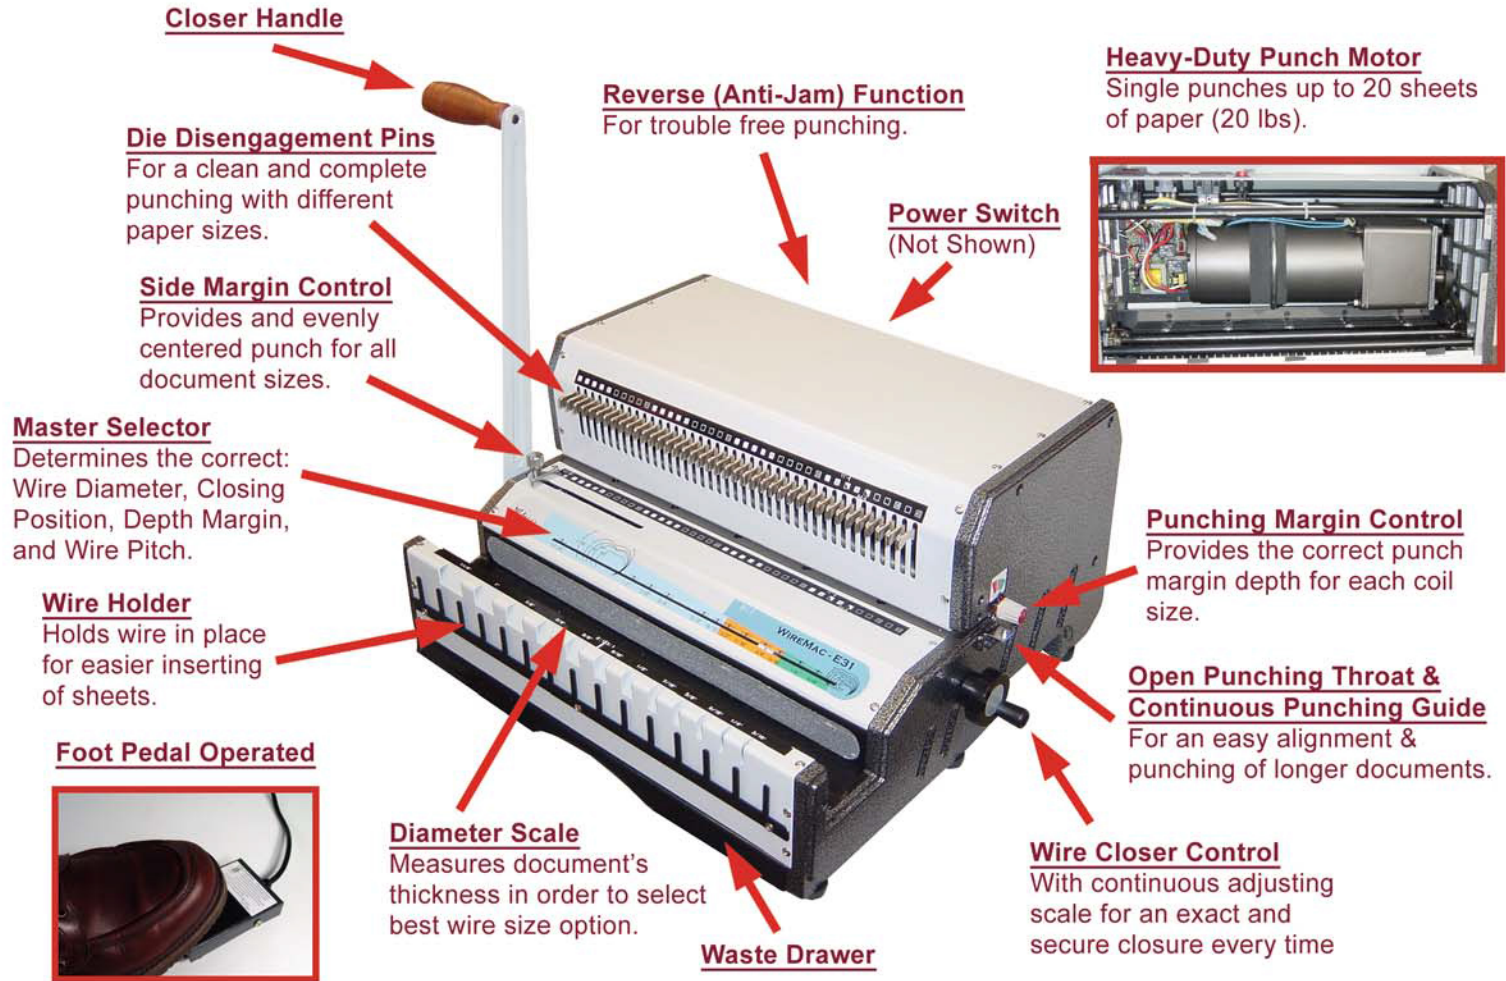

## Heavy Duty Electric Punch & Manual Wire Closer

- ◆ FULLY FEATURED
- ◆ RELIABLE
- ◆ EASY TO USE
- ◆ POWERFUL

With its heavy duty punch motor and complete system of functions, Akiles WireMac-E makes wire binding fast, easy, convenient and professional, making it the ideal partner for commercial volume workloads.

## WireMac-E Features

MODEL:	WIREMAC-E31	WIREMAC-E21
PITCH:	3:1, 3 holes per inch	2:1, 2 holes per inch
BINDING CAPACITY:	3/16" - 9/16"	5/8" - 1-1/4"
PUNCH LENGTH:	14" with open throat for longer documents	
HOLE PUNCH:	Square 4mm x 4mm	Rectangular 4mm x 5.5mm
DISENGAGING DIES:	All 40 dies	All 27 dies
PUNCHING:	ELECTRIC	
SINGLE PUNCHING CAPACITY:	Up to 20 sheets (20 lbs paper)	
WEIGHT & VOLUME:	72 lbs & 2.92 CbFt	
WARRANTY:	One Year	